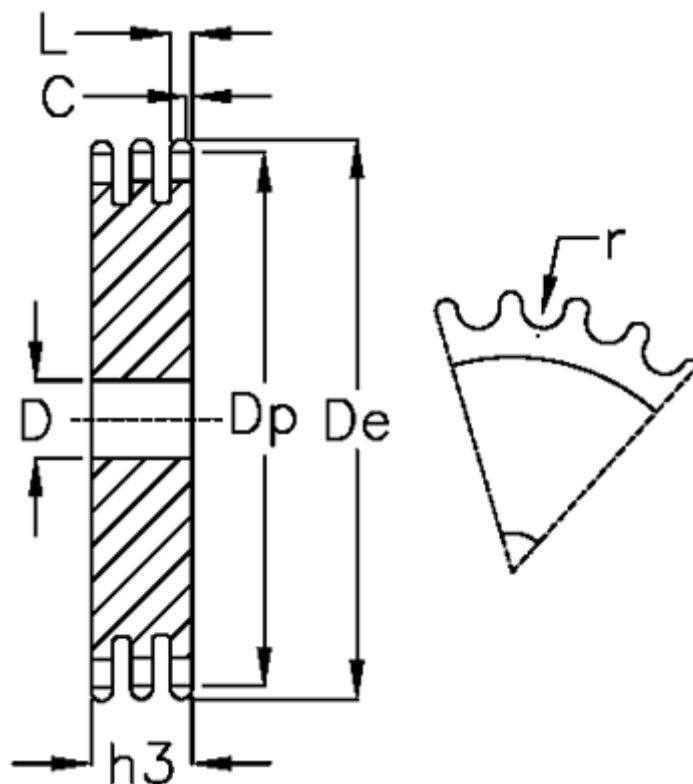

Article number: 616023008040

Description: Plate wheel 16 B-3 Z=40 triplex

Measures

C = 3

D = 30

De = 336.9

Dp = 323.73

For chain size = 1 tomme x 17,02 mm

For chain type = 16 B-3

h3 = 79.6

L = 15.8

Number of teeth = 40

r = 15.88